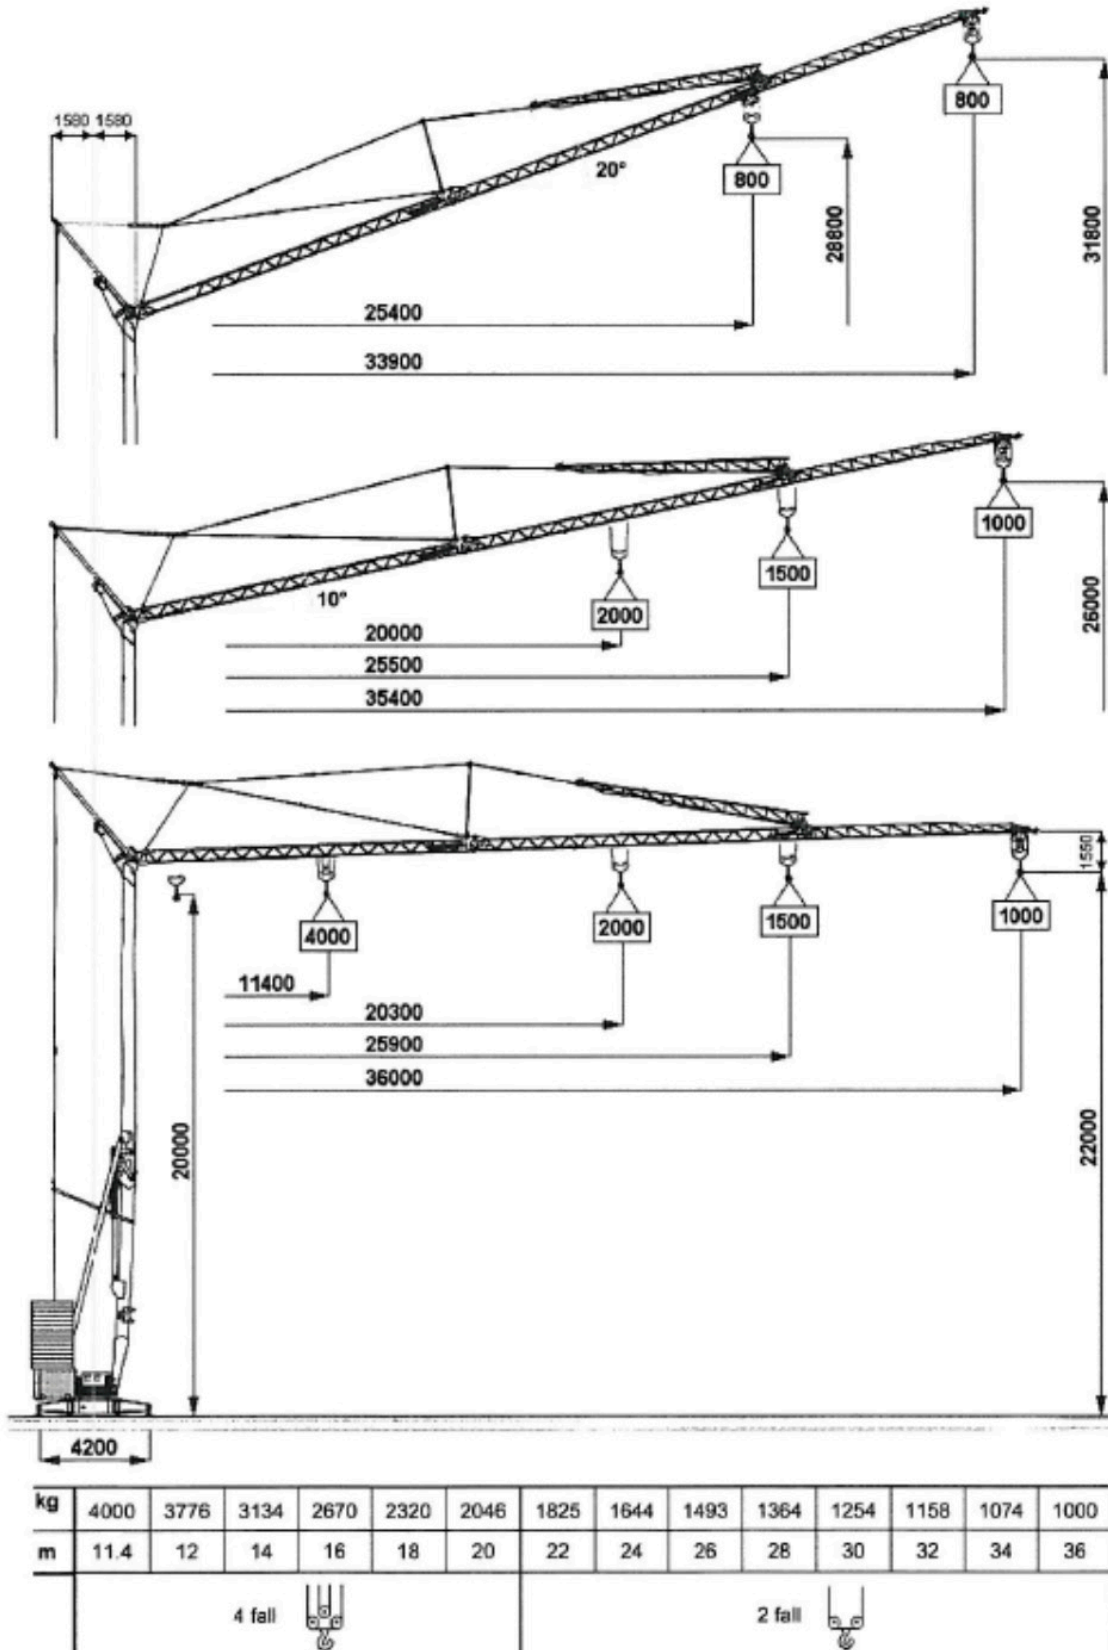

# SELF ERECTING TOWER CRANE VC 36

VC 36 SELF ERECTING TOWER CRANE

T: 01246 261915  
E: office@altida.co.uk  
W: www.altida.co.uk

**ALTIDA**<sup>™</sup>